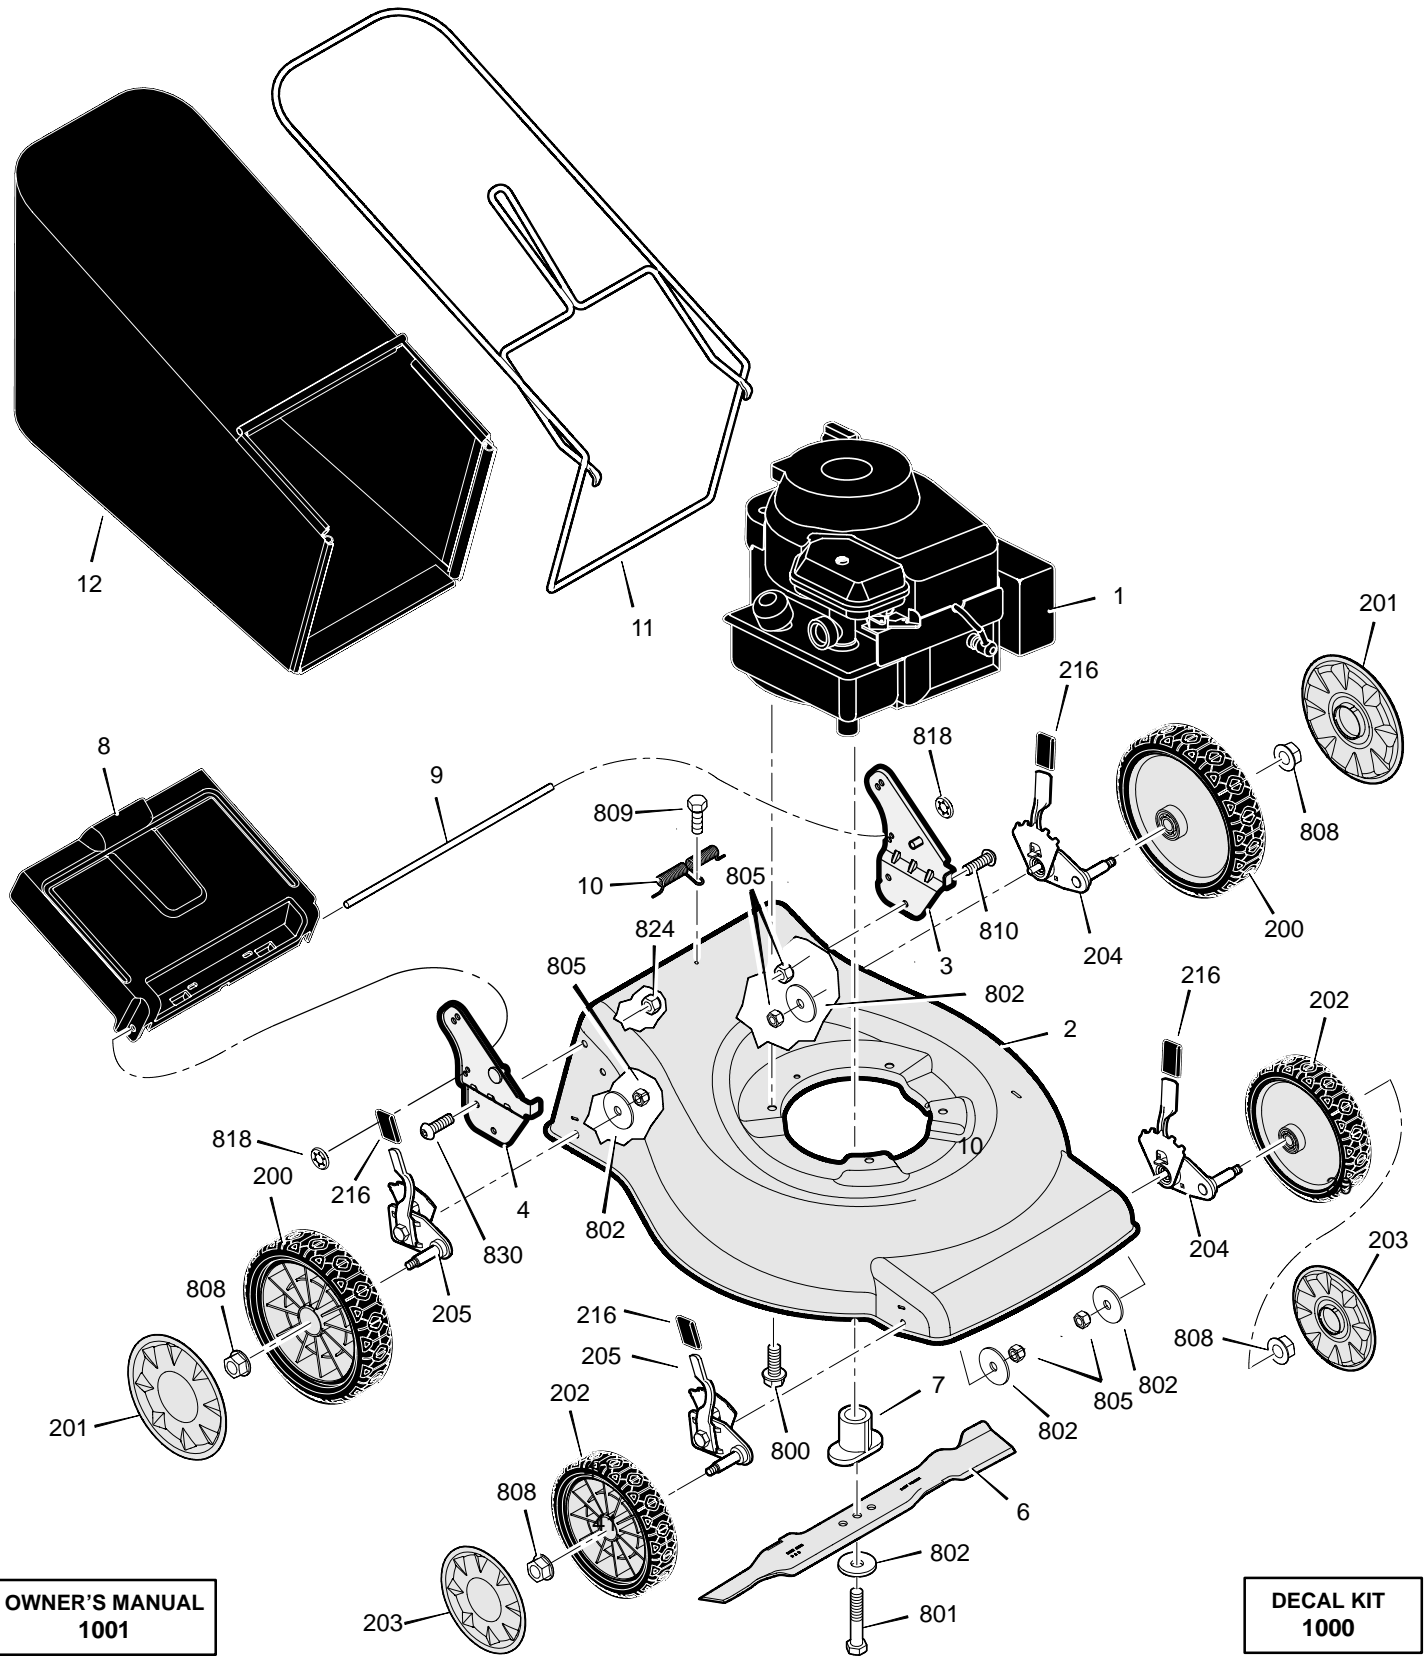

10/11/07

MOWER HOUSING ASSEMBLY 880418x51N

**OWNER'S MANUAL
1001**

**DECAL KIT
1000**

10/11/07

MOWER HOUSING ASSEMBLY 880418x51N

10/11/07

MOWER ASSEMBLY PARTS LIST 880418x51N

Key No.	Part No.	Description	Key No.	Part No.	Description
1	*****	Engine	303	700158	Cable, Engine Stop
2	700140	Housing Assy	305	672510MA	Guide, Rope
3	700141	Bracket Assy, LH Handle	306	700145	Knob
4	700142	Bracket Assy, RH Handle	307	700148	Washer, Formed
6	700024	Blade	800	0025x6MA	Bolt, Engine
7	700000	Blade Adapter, Push	801	700011	Bolt, Blade
8	700089	Door, Rear	802	1101989MA	Washer, Belleville
9	700086	Rod, Rear Door	804	700150	Washer
10	700001	Spring, Torsion Rear Door	805	700002	Nut, Nylon Locknut
11	700159	Frame Assy	807	700010	Tie, Cable
12	700041	Bag Assy	808	015x84MA	Nut, Flange
200	700153	Wheel, Rear	809	26x245MA	Screw, Self Tapping
201	700155	Hubcap, Rear	815	700146	Bolt, Carriage
202	700152	Wheel, Front	816	002x77MA	Bolt, Carriage
203	700154	Hubcap, Front	817	700078	Washer, Lock
204	700025	Height Adjuster Assy, Left	818	700156	Nut, Speed
205	700026	Height Adjuster Assy, Right	822	15x116MA	Hex Lock Nut
216	700151	Grip, Height Adj.	824	015x88MA	Nut, Flange
300	700143	Handle, Lower	830	48901MA	Screw
301	700144	Handle, Upper	1000	700267	Decal Kit
302	700157	Lever, Engine Stop	1001	700274	Manual Kit