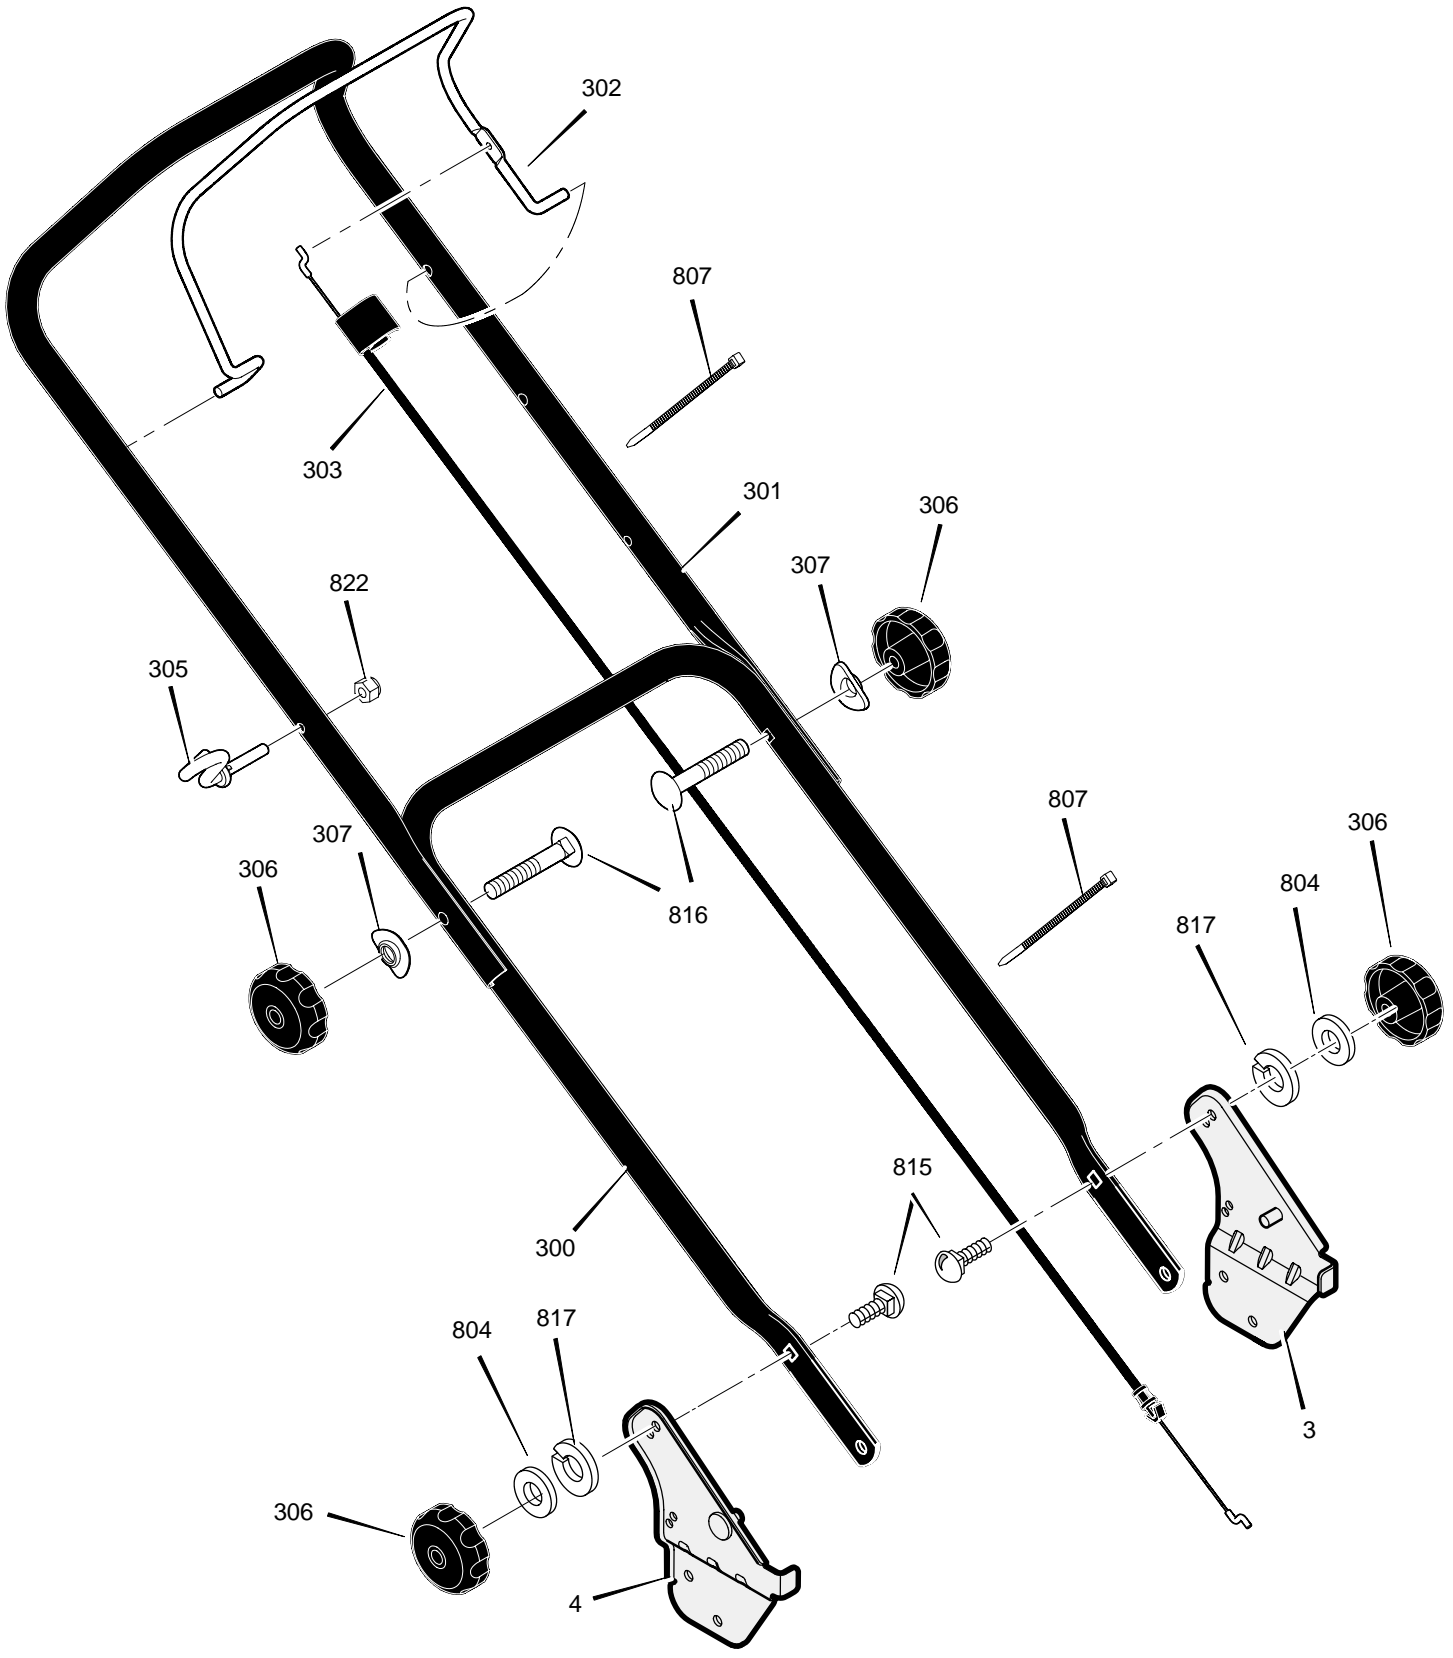

10/11/07

MOWER HOUSING ASSEMBLY 880418x51N

**OWNER'S MANUAL
1001**

**DECAL KIT
1000**

10/11/07

MOWER HOUSING ASSEMBLY 880418x51N

10/11/07

MOWER ASSEMBLY PARTS LIST 880418x51N

Key No.	Part No.	Description	Key No.	Part No.	Description
1	*****	Engine	303	700158	Cable, Engine Stop
2	700140	Housing Assy	305	672510MA	Guide, Rope
3	700141	Bracket Assy, LH Handle	306	700145	Knob
4	700142	Bracket Assy, RH Handle	307	700148	Washer, Formed
6	700024	Blade	800	0025x6MA	Bolt, Engine
7	700000	Blade Adapter, Push	801	700011	Bolt, Blade
8	700089	Door, Rear	802	1101989MA	Washer, Belleville
9	700086	Rod, Rear Door	804	700150	Washer
10	700001	Spring, Torsion Rear Door	805	700002	Nut, Nylon Locknut
11	700159	Frame Assy	807	700010	Tie, Cable
12	700041	Bag Assy	808	015x84MA	Nut, Flange
200	700153	Wheel, Rear	809	26x245MA	Screw, Self Tapping
201	700155	Hubcap, Rear	815	700146	Bolt, Carriage
202	700152	Wheel, Front	816	002x77MA	Bolt, Carriage
203	700154	Hubcap, Front	817	700078	Washer, Lock
204	700025	Height Adjuster Assy, Left	818	700156	Nut, Speed
205	700026	Height Adjuster Assy, Right	822	15x116MA	Hex Lock Nut
216	700151	Grip, Height Adj.	824	015x88MA	Nut, Flange
300	700143	Handle, Lower	830	48901MA	Screw
301	700144	Handle, Upper	1000	700267	Decal Kit
302	700157	Lever, Engine Stop	1001	700274	Manual Kit